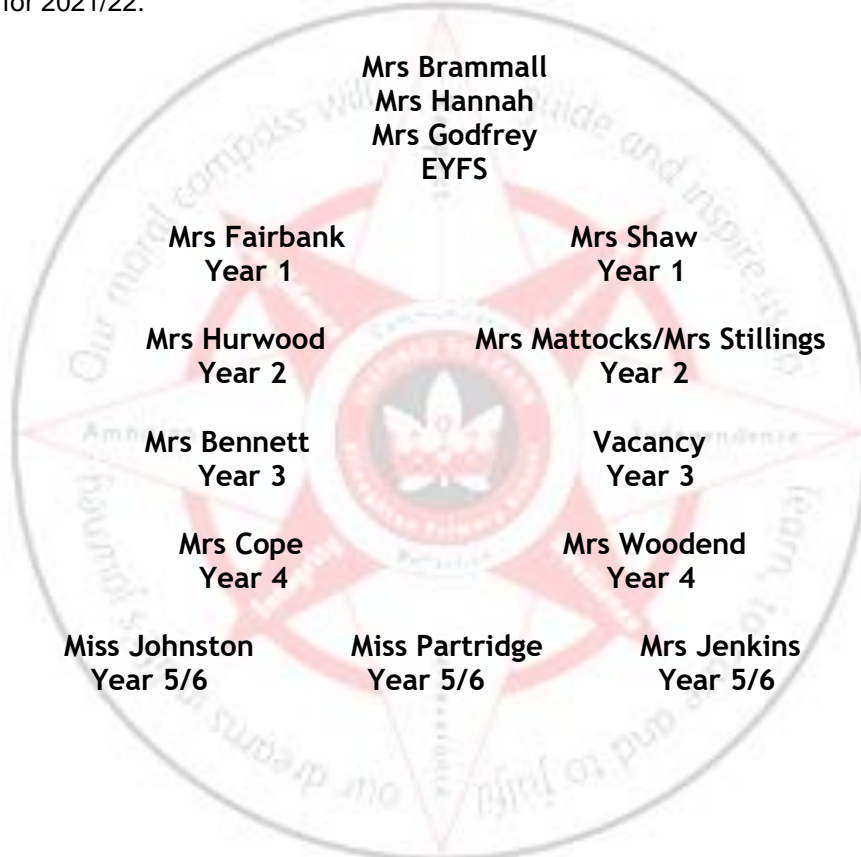

Headteacher: Mrs C Fulstow
Elloughton Primary School
Stockbridge Road
Elloughton
Brough
East Riding of Yorkshire
HU15 1HN

18th June 2021

Dear Parents/Carers

Class Structure 2021/2022

As the end of the school year is almost upon us I am writing to let you know the class structure and teaching staff for 2021/22.